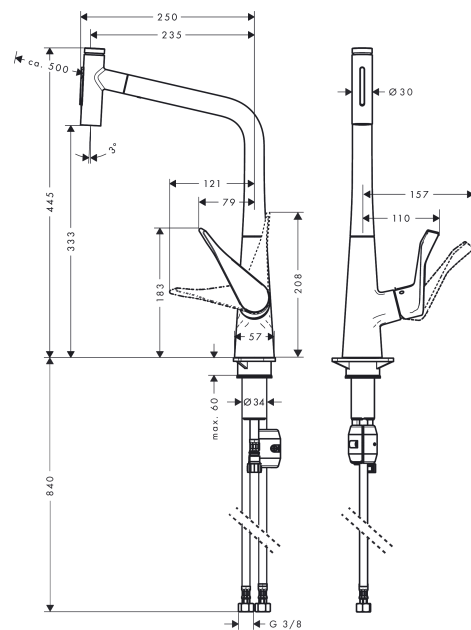

### Description

**product features**

- ComfortZone 320
- swivel range adjustable in 2 steps to 110° or 150°
- laminar spray and shower spray
- lockable shower spray, spray returns through pressing spray diverter and spray returns automatically through handle closing
- Select button for a comfortable start/stop of the water flow
- MagFit magnetic shower support
- connection dimension: DN15
- ceramic cartridge
- connection type: G 3/8 connections
- integrated non-return valve
- suitable for continuous flow water heaters

### Product image

### Scale drawing

**Metris Select M71**  
**Single lever kitchen mixer 320, pull-out spray, 2jet**  
 Surfaces: **Chrome** Article Number: **73820000**

**Flowchart**